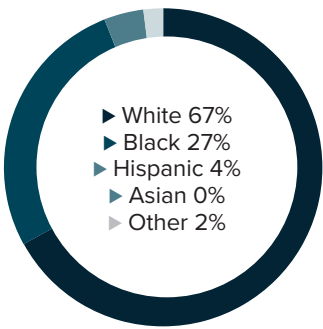

BY THE NUMBERS

DEMOGRAPHICS

Population
33,636

Number of households
12,051

Racial distribution

Education level

Poverty rates

ECONOMY

Median household income
\$32,180

Median value of owner-occupied housing
\$92,200

HIGHER EDUCATION

Number of students receiving TOPS
400

TOPS breakdown

Opportunity	182	Tech	30
Honors	65	Performance	123

Number of students receiving GO Grants

119

SCHOOL BOARD ASSOCIATIONS:
EVANGELINE PARISH SCHOOL BOARD

BY THE NUMBERS

DEMOGRAPHICS

Population
33,636

Number of households
12,051

Racial distribution

Education level

Poverty rates

ECONOMY

Median household income
\$32,180

Median value of owner-occupied housing
\$92,200

HIGHER EDUCATION

Number of students receiving TOPS
400

TOPS breakdown

Opportunity	182	Tech	30
Honors	65	Performance	123