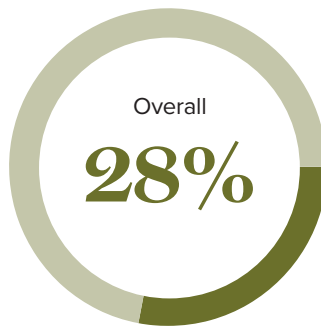

Poverty rates

ECONOMY

Median household income
\$32,180

Median value of owner-occupied housing
\$92,200

HIGHER EDUCATION

Number of students receiving TOPS
400

TOPS breakdown

Opportunity	182	Tech	30
Honors	65	Performance	123