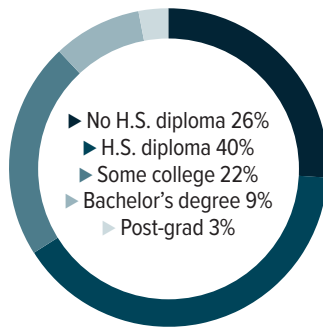

Median household income
\$32,180

Median value of owner-occupied housing
\$92,200

HIGHER EDUCATION

Number of students receiving TOPS
400

TOPS breakdown

Opportunity	182	Tech	30
Honors	65	Performance	123

Number of students receiving GO Grants

119

SCHOOL BOARD ASSOCIATIONS:
EVANGELINE PARISH SCHOOL BOARD

BY THE NUMBERS

DEMOGRAPHICS

Population
33,636

Number of households
12,051

Racial distribution

Education level

Poverty rates

ECONOMY

Median household income
\$32,180

Median value of owner-occupied housing
\$92,200

HIGHER EDUCATION

Number of students receiving TOPS
400

TOPS breakdown

Opportunity	182	Tech	30
Honors	65	Performance	123