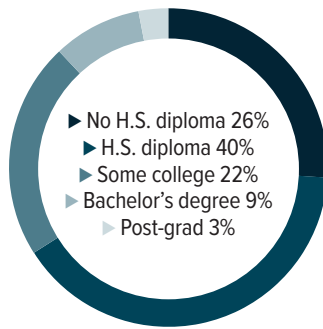

BY THE NUMBERS

DEMOGRAPHICS

Population
33,636

Number of households
12,051

Racial distribution

Education level

Poverty rates

ECONOMY

Median household income
\$32,180

Median value of owner-occupied housing
\$92,200

HIGHER EDUCATION

Number of students receiving TOPS
400

TOPS breakdown

Opportunity	182	Tech	30
Honors	65	Performance	123

Number of students receiving GO Grants