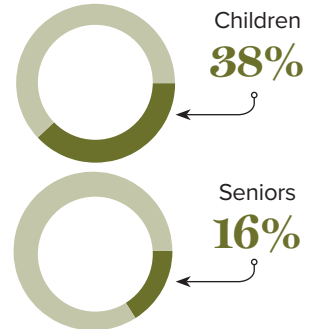

BY THE NUMBERS

DEMOGRAPHICS

Population
33,636

Number of households
12,051

Racial distribution

Education level

Poverty rates

ECONOMY

Median household income
\$32,180

Median value of owner-occupied housing
\$92,200

HIGHER EDUCATION

Number of students receiving TOPS
400

TOPS breakdown

Opportunity	182	Tech	30
Honors	65	Performance	123

Number of students receiving GO Grants