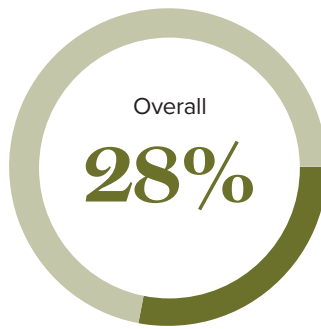

BY THE NUMBERS

DEMOGRAPHICS

Population
33,636

Number of households
12,051

Racial distribution

Education level

Poverty rates

ECONOMY

Median household income
\$32,180

Median value of owner-occupied housing
\$92,200

HIGHER EDUCATION

Number of students receiving TOPS
400

TOPS breakdown

Opportunity	182	Tech	30
Honors	65	Performance	123

Number of students receiving GO Grants