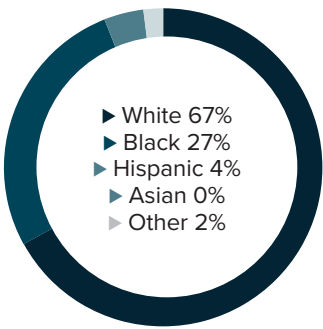

BY THE NUMBERS

DEMOGRAPHICS

Population
33,636

Number of households
12,051

Racial distribution

Education level

Poverty rates

ECONOMY

Median household income
\$32,180

Median value of owner-occupied housing
\$92,200

HIGHER EDUCATION

Number of students receiving TOPS
400

TOPS breakdown

Opportunity	182	Tech	30
Honors	65	Performance	123

Number of students receiving GO Grants