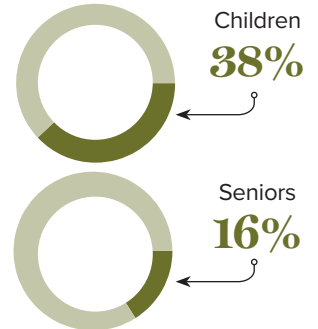

Median household income
\$32,180

Median value of owner-occupied housing
\$92,200

HIGHER EDUCATION

Number of students receiving TOPS
400

TOPS breakdown

Opportunity	182	Tech	30
Honors	65	Performance	123

Number of students receiving GO Grants

119

SCHOOL BOARD ASSOCIATIONS:
EVANGELINE PARISH SCHOOL BOARD

BY THE NUMBERS

DEMOGRAPHICS

Population
33,636

Number of households
12,051

Racial distribution

Education level

Poverty rates

ECONOMY

Median household income
\$32,180

Median value of owner-occupied housing
\$92,200

HIGHER EDUCATION

Number of students receiving TOPS
400

TOPS breakdown

Opportunity	182	Tech	30
Honors	65	Performance	123