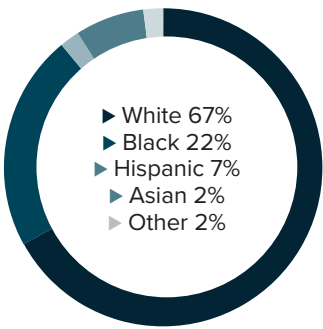

Population

127,185

Number of households

50,099

Racial distribution

Education level

Poverty rates

ECONOMY

Median household income

\$55,922

Median value of owner-occupied housing

\$159,600

HIGHER EDUCATION

Number of students receiving TOPS

1,482

TOPS breakdown