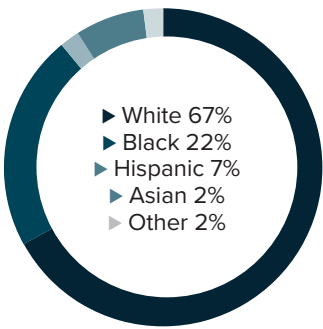

BY THE NUMBERS

DEMOGRAPHICS

Population

127,185

Number of households

50,099

Racial distribution

Education level

Poverty rates

ECONOMY

Median household income

\$55,922

Median value of owner-occupied housing

\$159,600

HIGHER EDUCATION

Number of students receiving TOPS

Population

127,185

Number of households

50,099

Racial distribution

Education level

Poverty rates

ECONOMY